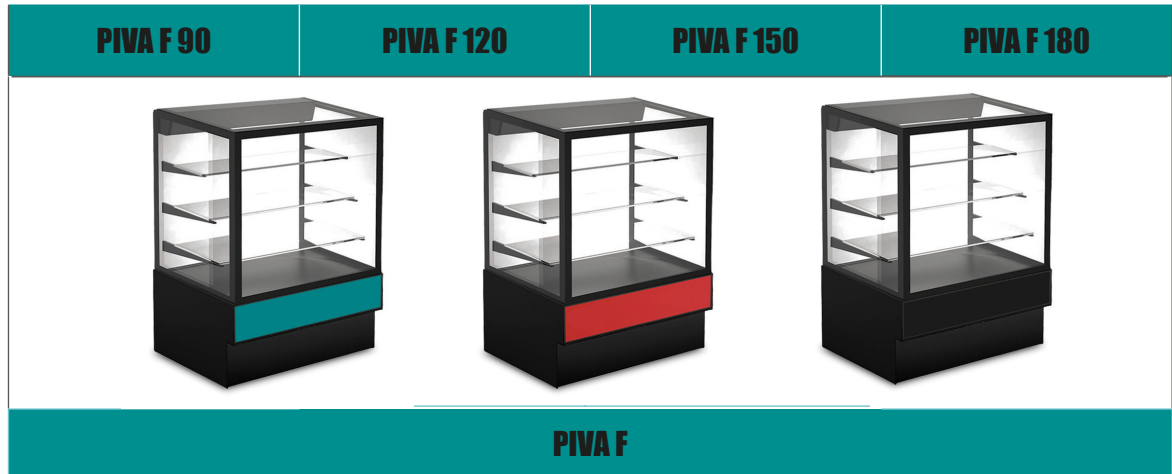

PASTRY

PMV

PIVA F

Flat Pastry Display Cases

TEMPERATURE RANGE

°4+ °8+ C

~~~~~  
IDEAL FOR

# Flat Pastry Display Cases

|                        | <b>PIVA F 90</b>        | <b>PIVA F 120</b> | <b>PIVA F 150</b> | <b>PIVA F 180</b> |
|------------------------|-------------------------|-------------------|-------------------|-------------------|
| <b>Dimension (cm)</b>  | 90 x 75 x 140           | 120 x 75 x 140    | 150 x 75 x 140    | 180 x 75 x 140    |
| <b>Power</b>           | 3/1 Hp                  | 3/1 Hp            | 4/3 Hp            | 4/3 Hp            |
| <b>Volt</b>            | 1 Phase / 220 V / 50 Hz |                   |                   |                   |
| <b>Temperature</b>     | 4+ to 8+ °C             |                   |                   |                   |
| <b>Lighting System</b> | LED Lights              |                   |                   |                   |
| <b>Gas Type</b>        | R404 a / R 134 a        |                   |                   |                   |
| <b>Shelves</b>         | 3 Shelves + Flat glass  |                   |                   |                   |

## PIVA F

- ✓ Stainless steel body.
- ✓ Automatic defrost.
- ✓ Adjustable Shelves.
- ✓ Modern design.
- ✓ Frontal glass opening with safety system.
- ✓ Easy cleaning and preparation.
- ✓ Sliding doors with vertical gasket.
- ✓ Upper lighting.
- ✓ Electronic control panel.
- ✓ Defrost on shutdown.
- ✓ Automatic water evaporation.