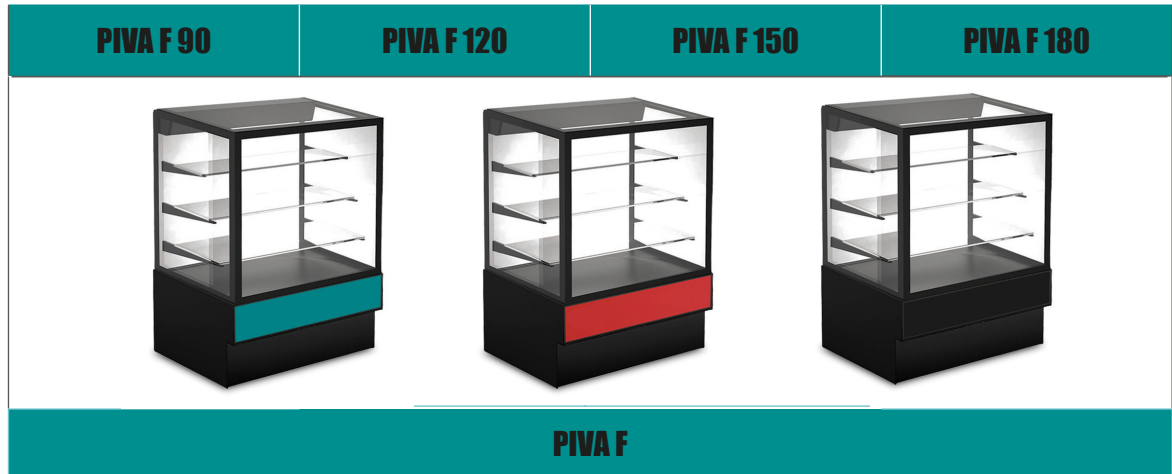

PASTRY

PIVA C

Curved Pastry Display Cases

TEMPERATURE RANGE

°4+ °8+ C

IDEAL FOR

Flat Pastry Display Cases

	PIVA F 90	PIVA F 120	PIVA F 150	PIVA F 180
Dimension (cm)	90 x 75 x 140	120 x 75 x 140	150 x 75 x 140	180 x 75 x 140
Power	3/1 Hp	3/1 Hp	4/3 Hp	4/3 Hp
Volt	1 Phase / 220 V / 50 Hz			
Temperature	4+ to 8+ °C			
Lighting System	LED Lights			
Gas Type	R404 a / R 134 a			
Shelves	3 Shelves + Flat glass			

PIVA F

- ✓ Stainless steel body.
- ✓ Automatic defrost.
- ✓ Adjustable Shelves.
- ✓ Modern design.
- ✓ Frontal glass opening with safety system.
- ✓ Easy cleaning and preparation.
- ✓ Sliding doors with vertical gasket.
- ✓ Upper lighting.
- ✓ Electronic control panel.
- ✓ Defrost on shutdown.
- ✓ Automatic water evaporation.